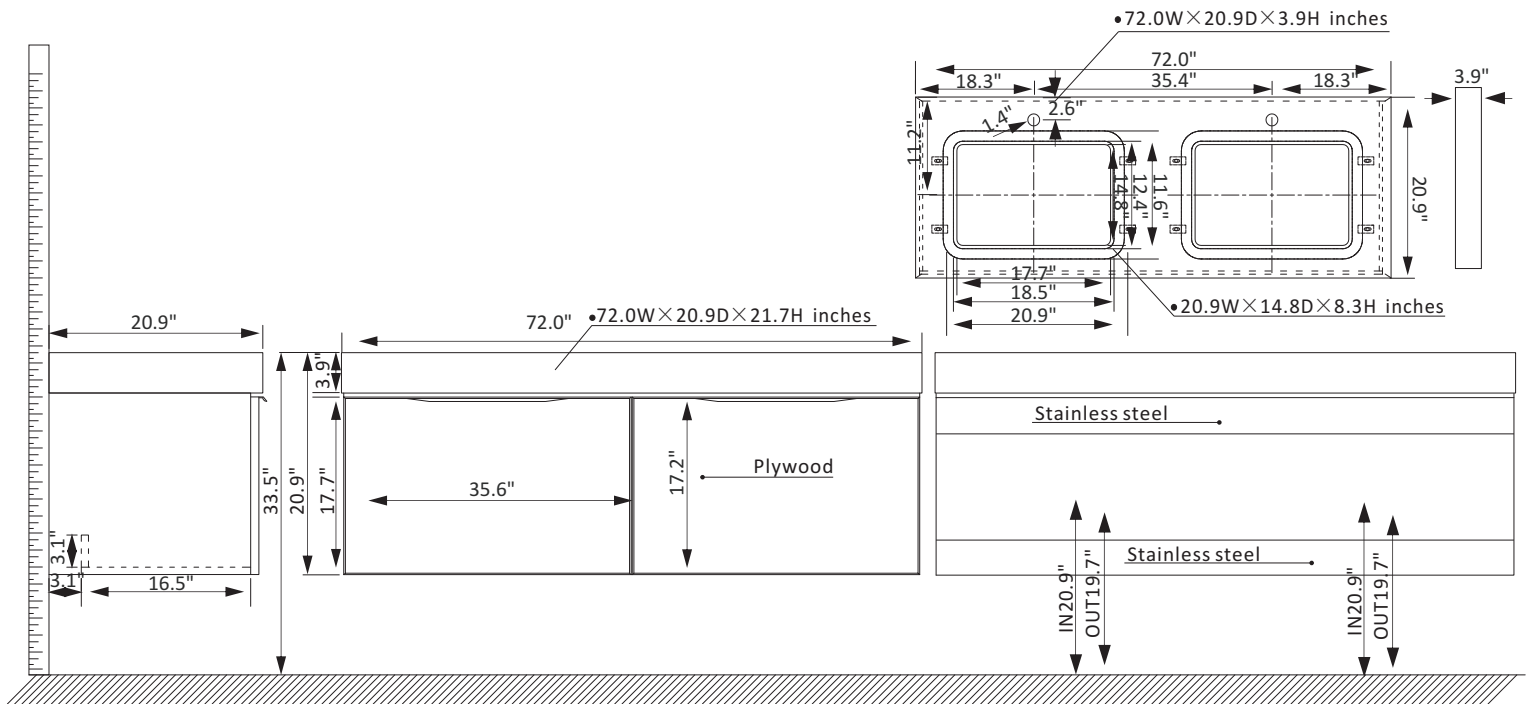

Vinnova Alicante Vanity Collection 701472-CB-SMB-NM

Features

- Rugged stainless-steel cabinet construction with solid wood surface.
- Available in Classic Blue or Elegant Grey finish to complement your décor.
- Snow mountain-white stone top with beautiful natural veining.
- 2 soft-close, Superior quality hardware with large capacity wall with guardrail drawers to hold towels and toiletries.
- Brushed gold-finish hardware lends a touch of style and opulence.
- White rectangular ceramic undermount sink with overflow included.
- Pre-drilled and designed for easy plumbing and faucet installation.

* Does not include faucet, drain assembly, P-trap or backsplash